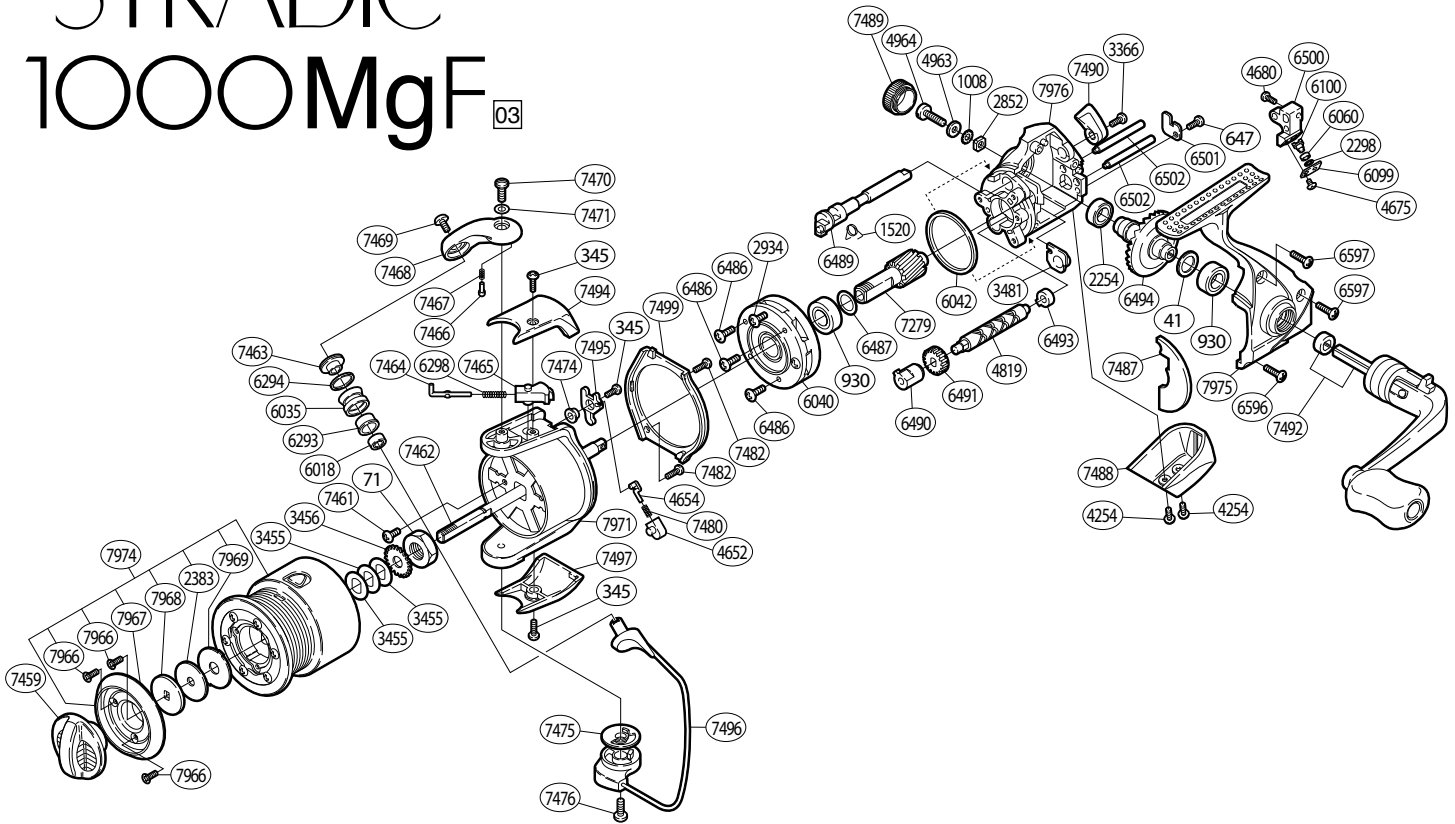

# STRADIC® 1000MgF 03

Part No.	Description
RD 0041	Drive Gear Washer
RD 0071	Rotor Nut
RD 0345	Multi-Purpose Screw
RD 0647	Worm Shaft Retainer Screw
RD 0930	Ball Bearing
RD 1008	Handle Lock Washer
RD 1520	Anti-Reverse Cam Spring
RD 2254	Ball Bearing
RD 2298	Spacer
RD 2383	Drag Washer
RD 2852	Handle Screw Lock
RD 2934	Clutch Cover Screw
RD 3366	Anti-Reverse Lever Screw
RD 3455	Spool Washer
RD 3456	Spool Support
RD 3481	Bushing
RD 4254	Rear Protector Screw
RD 4652	Lever Spring Guide (B)
RD 4654	Lever Spring Guide (A)
RD 4675	Oscillating Pawl Cover Screw
RD 4680	Slider Retainer Screw
RD 4819	Worm Shaft
RD 4963	Handle Lock Washer
RD 4964	Handle Lock Screw
RD 6018	Ball Bearing
RD 6035	Line Roller
RD 6040	Roller Clutch Assembly
RD 6042	Friction Ring

Part No.	Description
RD 6060	Oscillating Slider Bushing
RD 6099	Oscillating Pawl Cover
RD 6100	Oscillating Pawl
RD 6293	Line Roller Bushing
RD 6294	Line Roller Spacer
RD 6298	Bail Spring
RD 6486	Roller Clutch Screw
RD 6487	Adjusting Washer
RD 6489	Anti-Reverse Cam
RD 6490	Worm Bushing (front)
RD 6491	Idle Gear
RD 6493	Worm Bushing (rear)
RD 6494	Drive Gear
RD 6500	Oscillating Slider
RD 6501	Worm Shaft Retainer
RD 6502	Oscillating Guide
RD 6596	Side Cover Screw (short)
RD 6597	Side Cover Screw (long)
RD 7279	Pinion Gear
RD 7459	Drag Knob
RD 7461	Nut Lock Screw
RD 7462	Main Shaft
RD 7463	Line Roller Washer
RD 7464	Bail Spring Guide (A)
RD 7465	Bail Spring Guide (B)
RD 7466	Click Pin
RD 7467	Click Spring
RD 7468	Bail Arm